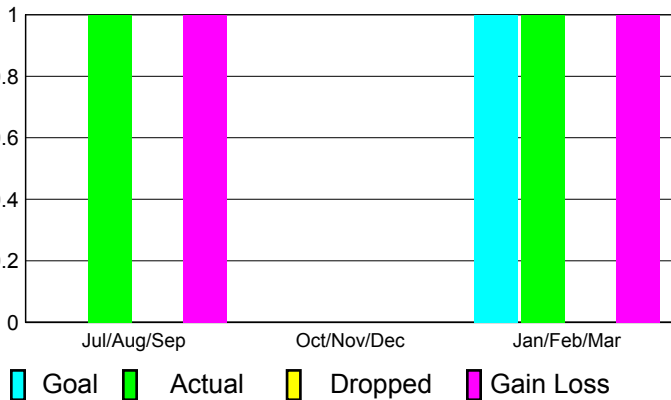

2010-2011 GMT Reports for District (or Undistricted) **District 108 YB**

GMT: **Federico STEINHAUS**

Location: **ITALY**

GMT CA: **4**

CLUBS

**Club Results
2010-2011**

**Clubs
2009-2010**

Month	New Club Goal	Actual New Clubs	Actual Dropped Clubs	Gain/Loss of Clubs	Gain/Loss of Clubs
Jul/Aug/Sep	0	1	0	1	0
Oct/Nov/Dec	0	0	0	0	2
Jan/Feb/Mar	1	1	0	1	0
Totals	1	2	0	2	2

Club Results 2010-2011

Goal, New, Dropped, Gain/Loss

Comparison of Club Gain/Loss

Current Year Compared to the Previous Year

YTD Status Quo Clubs 2010-2011

Status Quo Clubs Compared to Status Quo Members

MEMBERSHIP