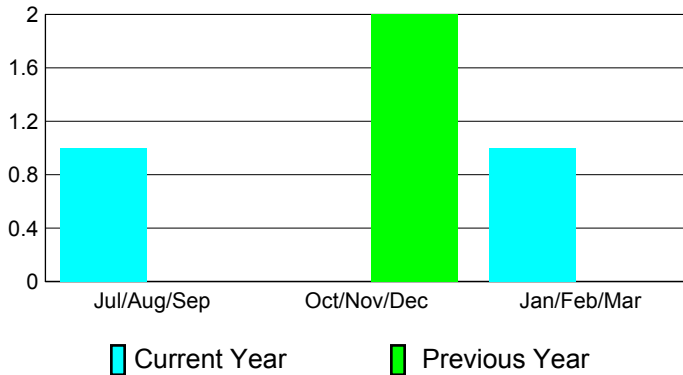

2010-2011 GMT Reports for District (or Undistricted) **District 108 YB**

GMT: **Federico STEINHAUS**

Location: **ITALY**

GMT CA: **4**

CLUBS

**Club Results
2010-2011**

**Clubs
2009-2010**

Month	New Club Goal	Actual New Clubs	Actual Dropped Clubs	Gain/Loss of Clubs	Gain/Loss of Clubs
Jul/Aug/Sep	0	1	0	1	0
Oct/Nov/Dec	0	0	0	0	2
Jan/Feb/Mar	1	1	0	1	0
Totals	1	2	0	2	2

Club Results 2010-2011

Goal, New, Dropped, Gain/Loss

Comparison of Club Gain/Loss

Current Year Compared to the Previous Year

YTD Status Quo Clubs 2010-2011

Status Quo Clubs Compared to Status Quo Members

MEMBERSHIP