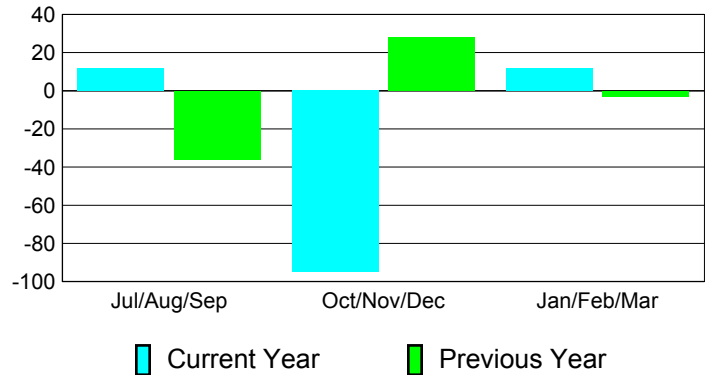

**Membership Results
2010-2011**

**Membership
2009-2010**

Month	Net Memb Goal	Actual New Memb	Actual Dropped Memb	Gain/Loss of Memb	Gain/Loss of Memb
Jul/Aug/Sep	-10	114	-102	12	-36
Oct/Nov/Dec	0	83	-178	-95	28
Jan/Feb/Mar	25	100	-88	12	-3
Totals	15	297	-368	-71	-11

Membership Results 2010-2011

Goal, New, Dropped, Gain/Loss

Comparison of Membership Gain/Loss

Current Year Compared to the Previous Year

Gender Comparison 2010-2011

Jul/Aug/Sep

Oct/Nov/Dec

Jan/Feb/Mar