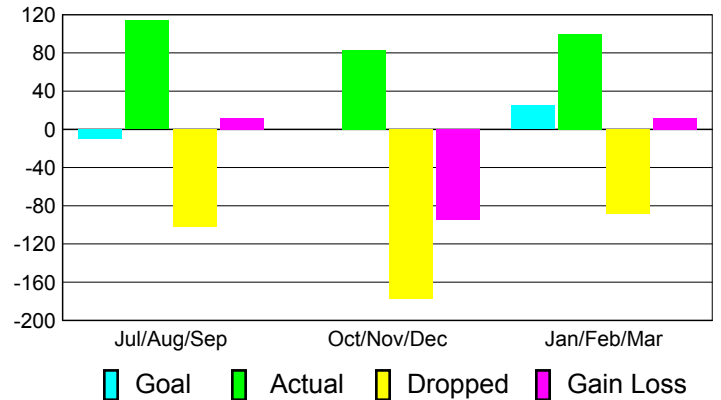

Membership Results 2010-2011

Goal, New, Dropped, Gain/Loss

Comparison of Membership Gain/Loss

Current Year Compared to the Previous Year